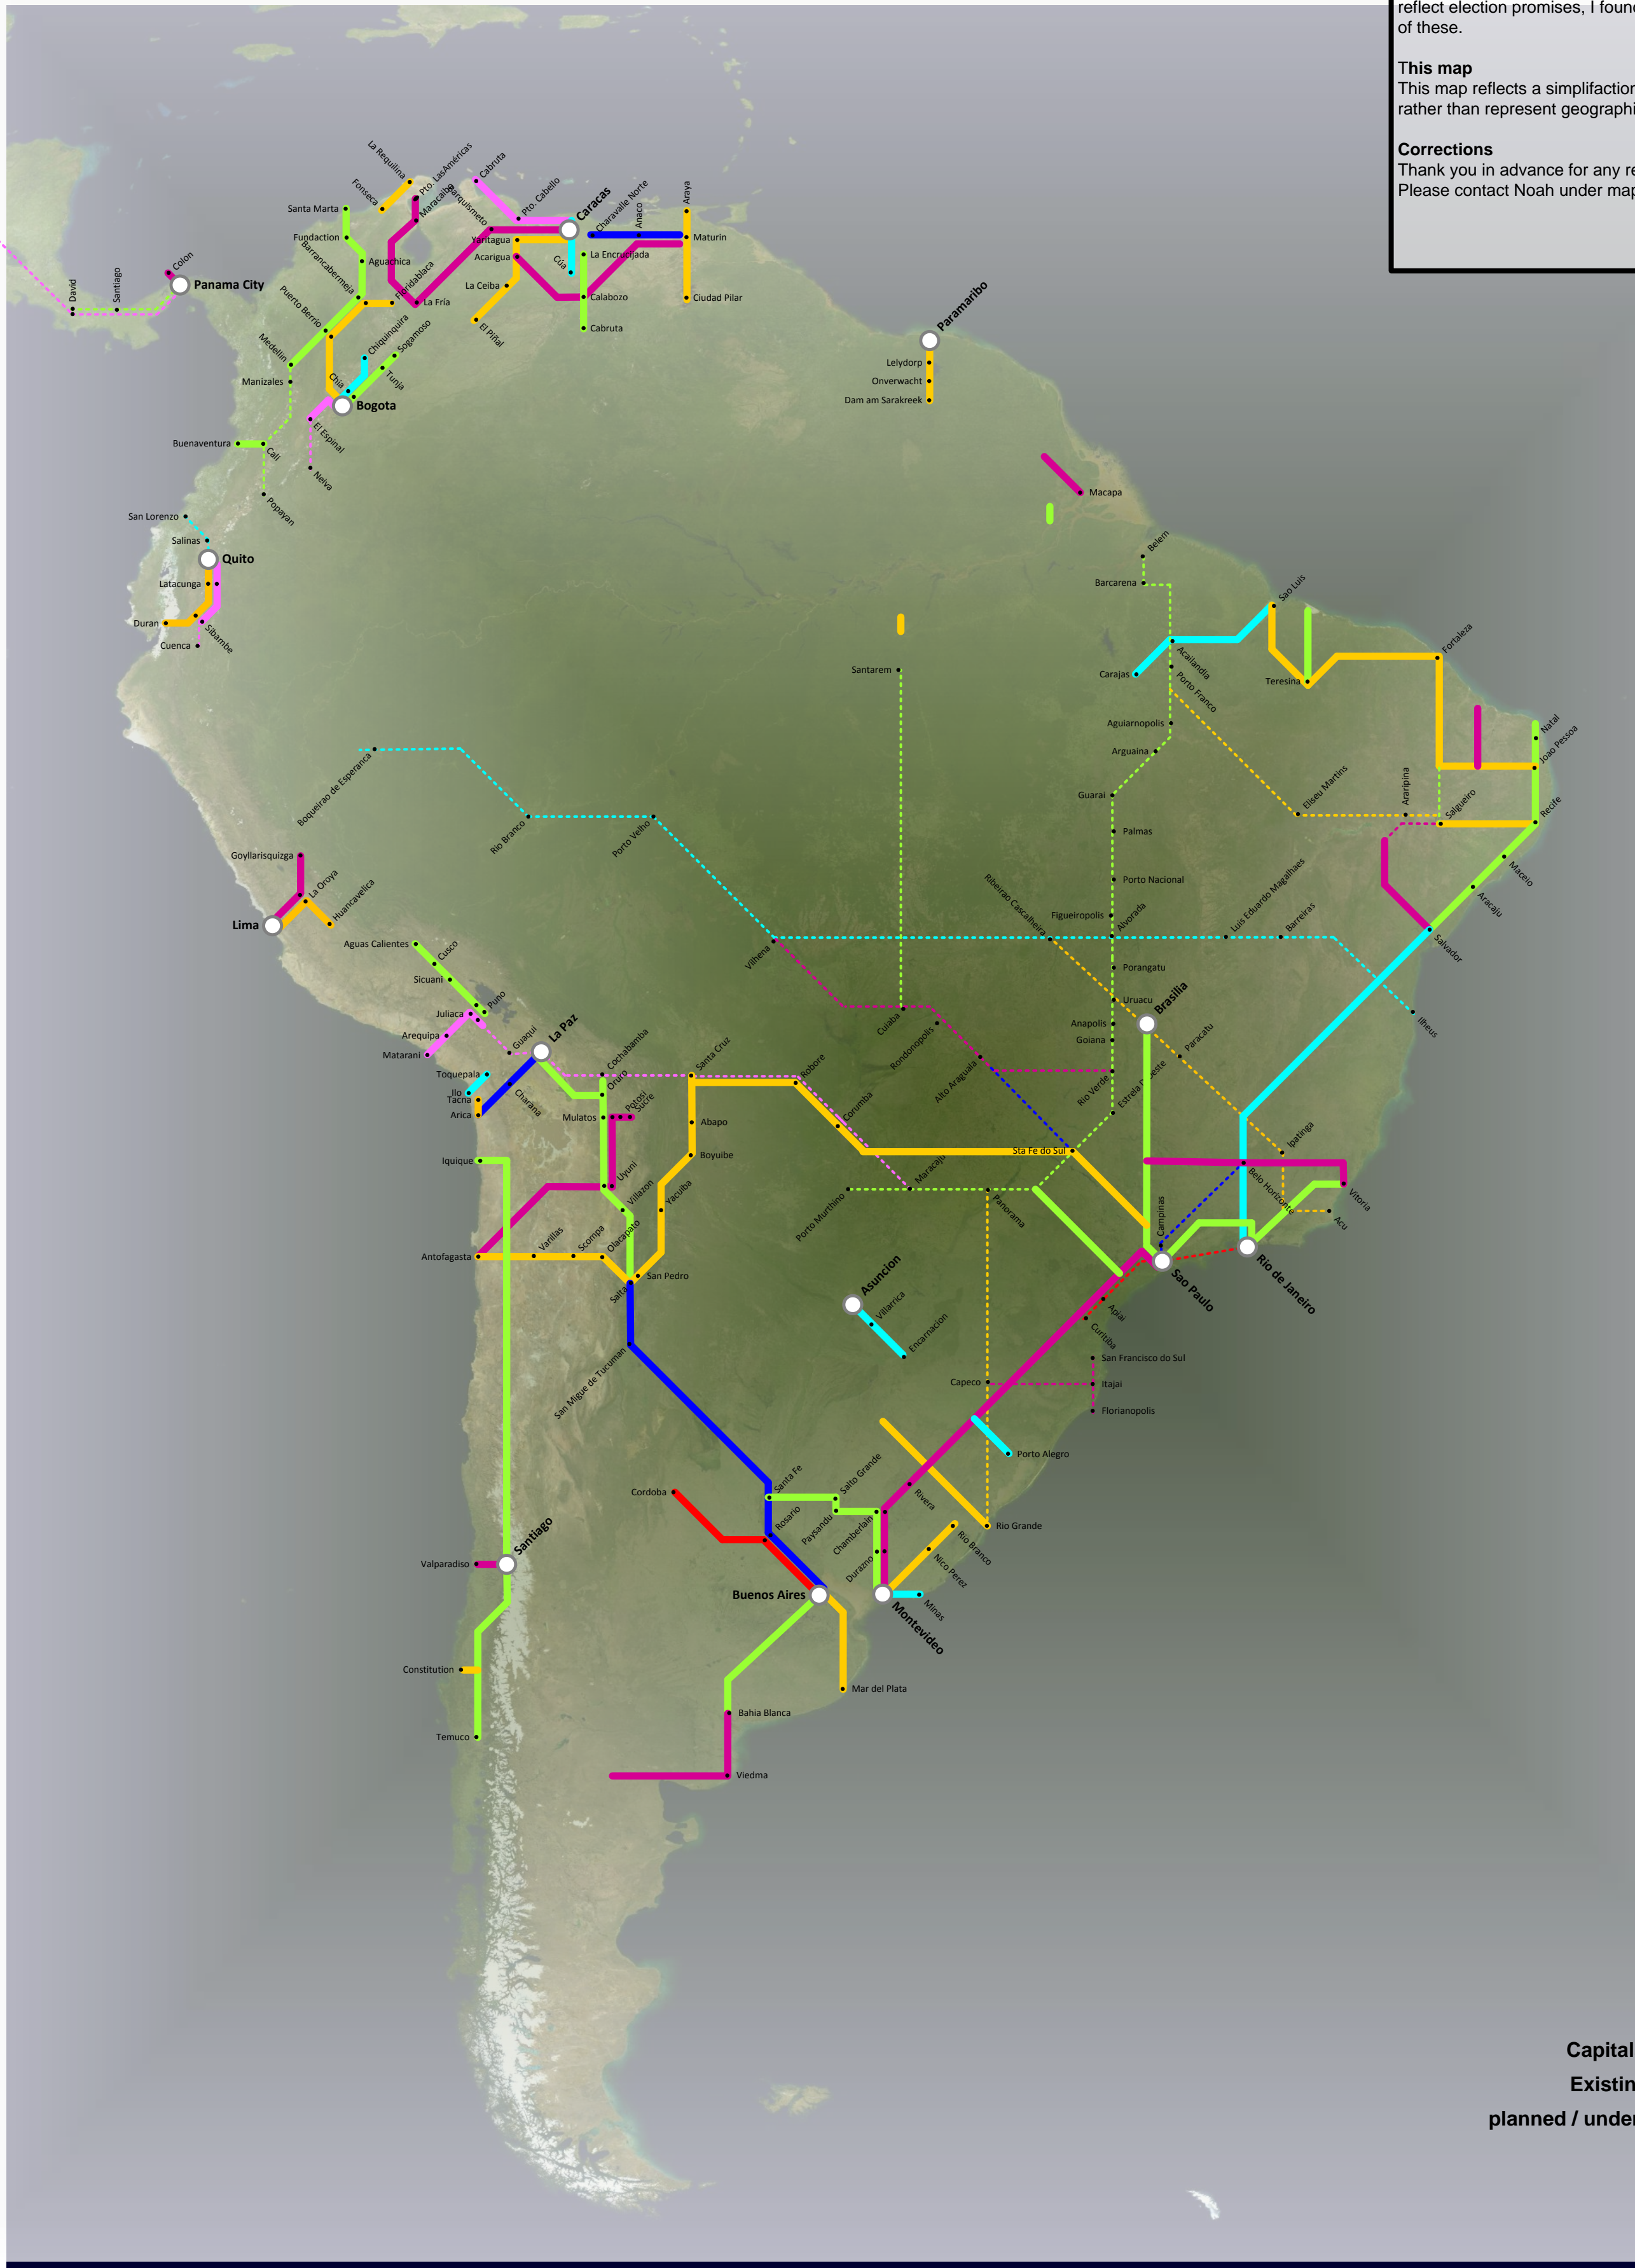

# Metrostyle Railway Map of South America

Snapshot 2018

By Noah Gunzinger

### Railway Map of South America

This map is based on major current railway lines in operation across South America, projects currently under construction and envisaged future expansions. While some of these projects are visionary and reflect election promises, I found some papers and presentation to all of these.

#### This map

This map reflects a simplification of railway lines to show connections rather than represent geographical accuracy.

#### Corrections

Thank you in advance for any recommendations and corrections. Please contact Noah under [map@mobilistics.ch](mailto:map@mobilistics.ch).

- Capitals/ Major cities ○
- Existing rail network —
- planned / under construction - - -