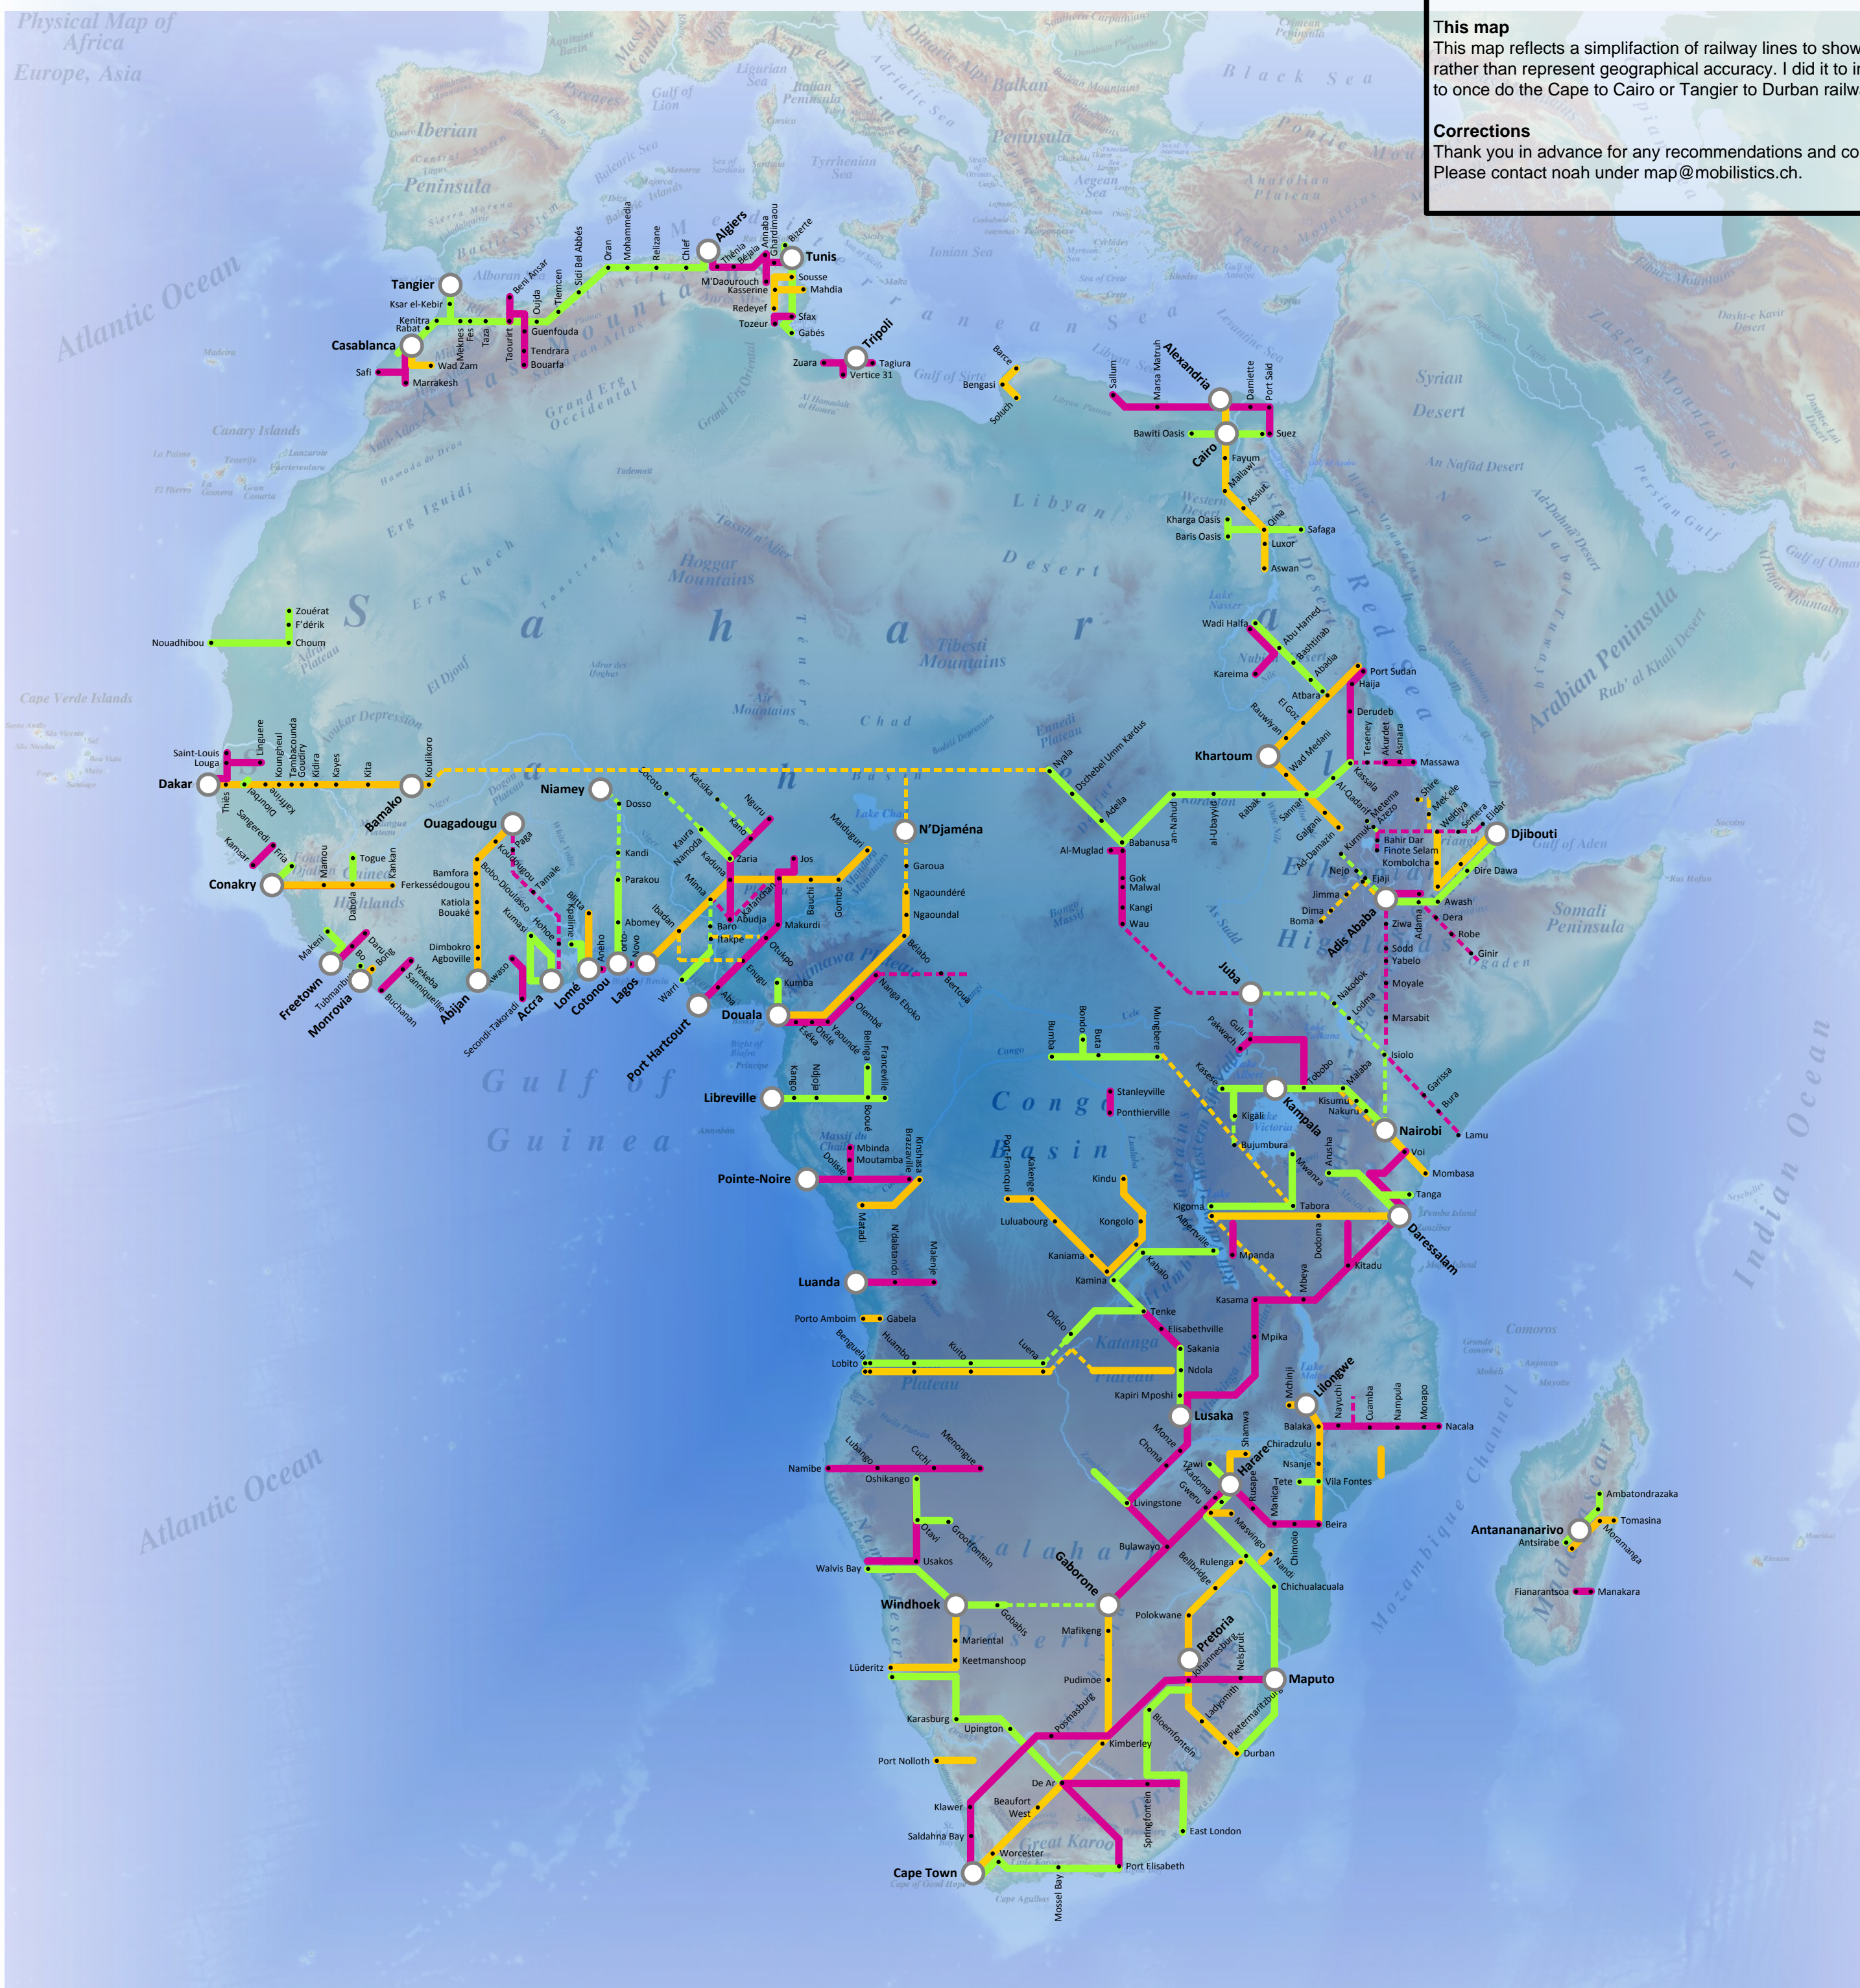

Metrostyle Railway Map of Africa

Snapshot 2018

By Noah Gunzinger

Railway Map of Africa

This map is based on major current railway lines currently in operation across Africa, projects currently under construction and envisaged future expansions. While some of these projects are visionary and reflect election promises, all have undergone at least feasibility study, planning stages or have even received budget approvals.

This map
This map reflects a simplification of railway lines to show connections rather than represent geographical accuracy. I did it to inspire myself to once do the Cape to Cairo or Tangier to Durban railway trips.

Corrections
Thank you in advance for any recommendations and corrections. Please contact noah under map@mobilstics.ch.

- Capitals/ Major cities ○
- Existing rail network —
- planned / under construction - - -